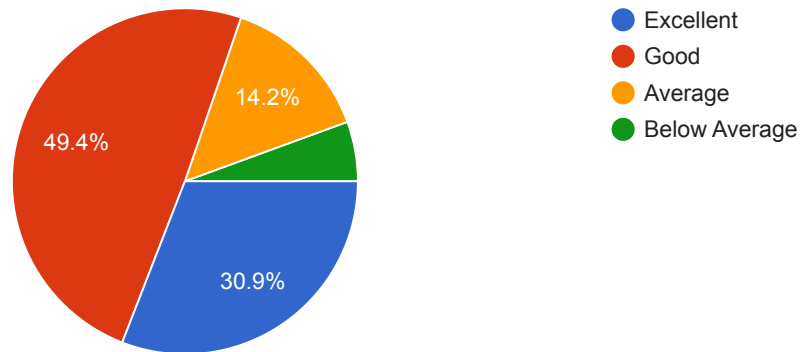

[Copy](#)

233 responses

4. Rate the syllabus for weight-age given to Skill development.

[Copy](#)

233 responses

5. Rate the curriculum for weight-age given to Project

[Copy](#)

233 responses