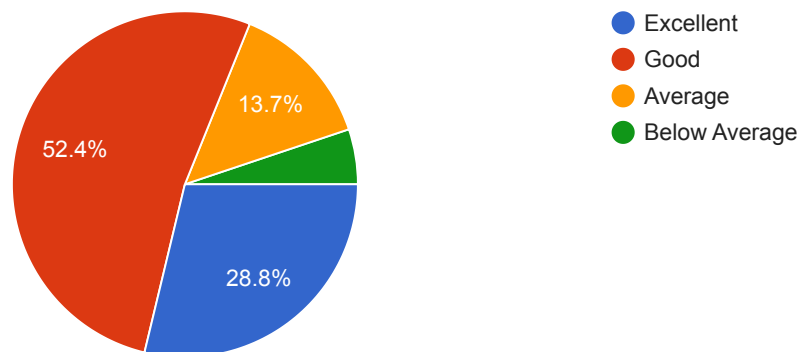

[Copy](#)

233 responses

4. Rate the syllabus for weight-age given to Skill development.

[Copy](#)

233 responses

5. Rate the curriculum for weight-age given to Project

[Copy](#)

233 responses