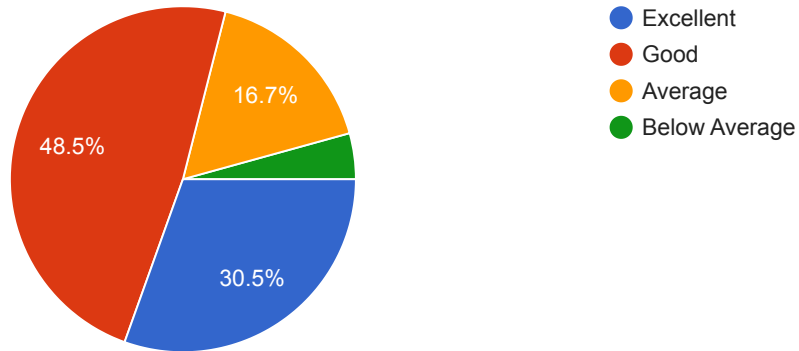

6. Rate the curriculum for weight-age given to practical and field work component.

[Copy](#)

233 responses

7. Rate the flexibility in choosing the electives in relation to advancement.

[Copy](#)

233 responses