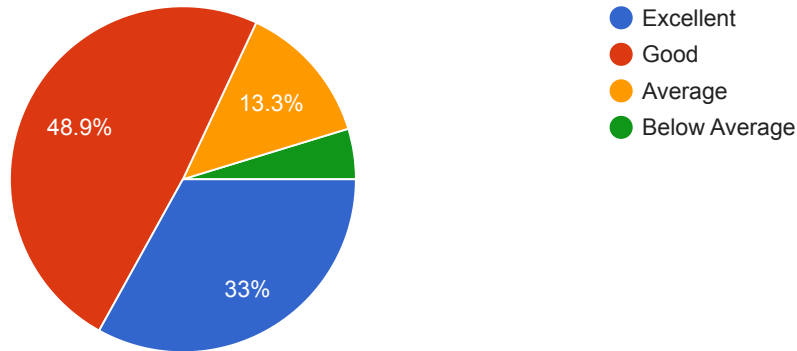

11. Rate the weight-age given to Learning values (in terms of knowledge, concepts, manual skills, analytical abilities and broadening perspectives)

[Copy](#)

233 responses