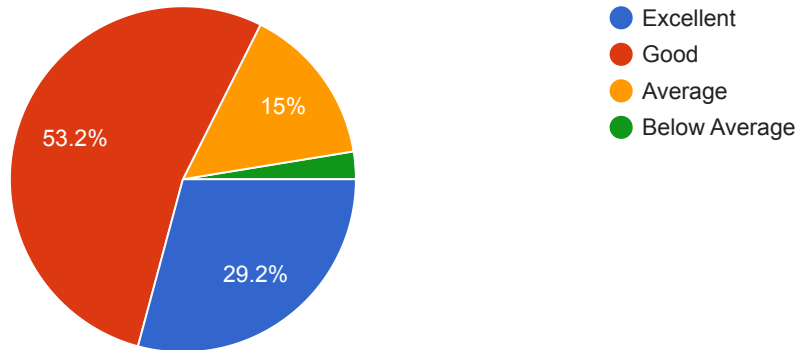

6. Rate the curriculum for weight-age given to practical and field work component.

[Copy](#)

233 responses

7. Rate the flexibility in choosing the electives in relation to advancement.

[Copy](#)

233 responses