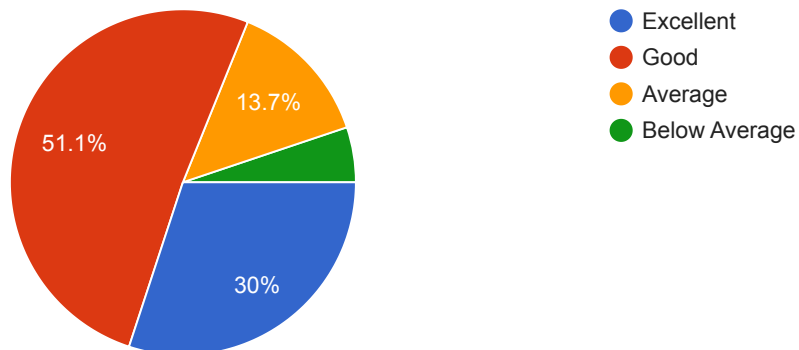

6. Rate the curriculum for weight-age given to practical and field work component.

[Copy](#)

233 responses

7. Rate the flexibility in choosing the electives in relation to advancement.

[Copy](#)

233 responses

8. Rate the curriculum for difficulty level of course content.

[Copy](#)

233 responses