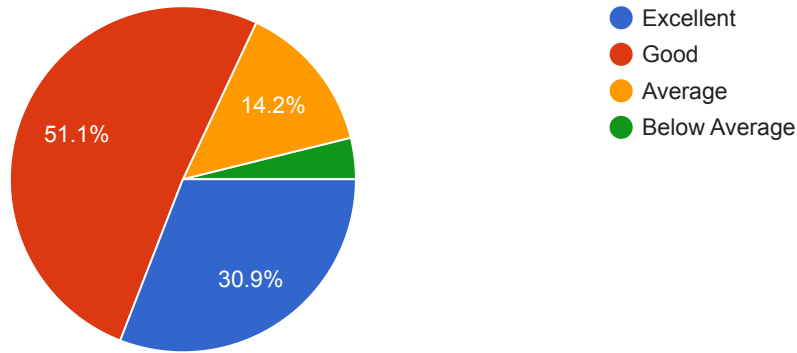

8. Rate the curriculum for difficulty level of course content.

[Copy](#)

233 responses

9. How the curriculum full fill the learning objectives?

[Copy](#)

233 responses

10. Rate the level of Course Outcomes.